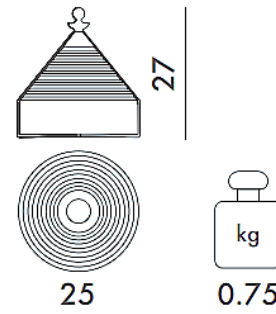

### **Trullo**

A functional and refined table featuring rigorous geometric design, the perfect companion for days spent in the open air, thanks to its special outdoor finishes.

*Brand:* **KARTELL**  
*Item type:* Centerpiece  
*Item code:* 1550/FG  
*Designer:* Fabio Novembre  
*Color:* Fume Green  
*Dimension:* Ø25 x 27 cm